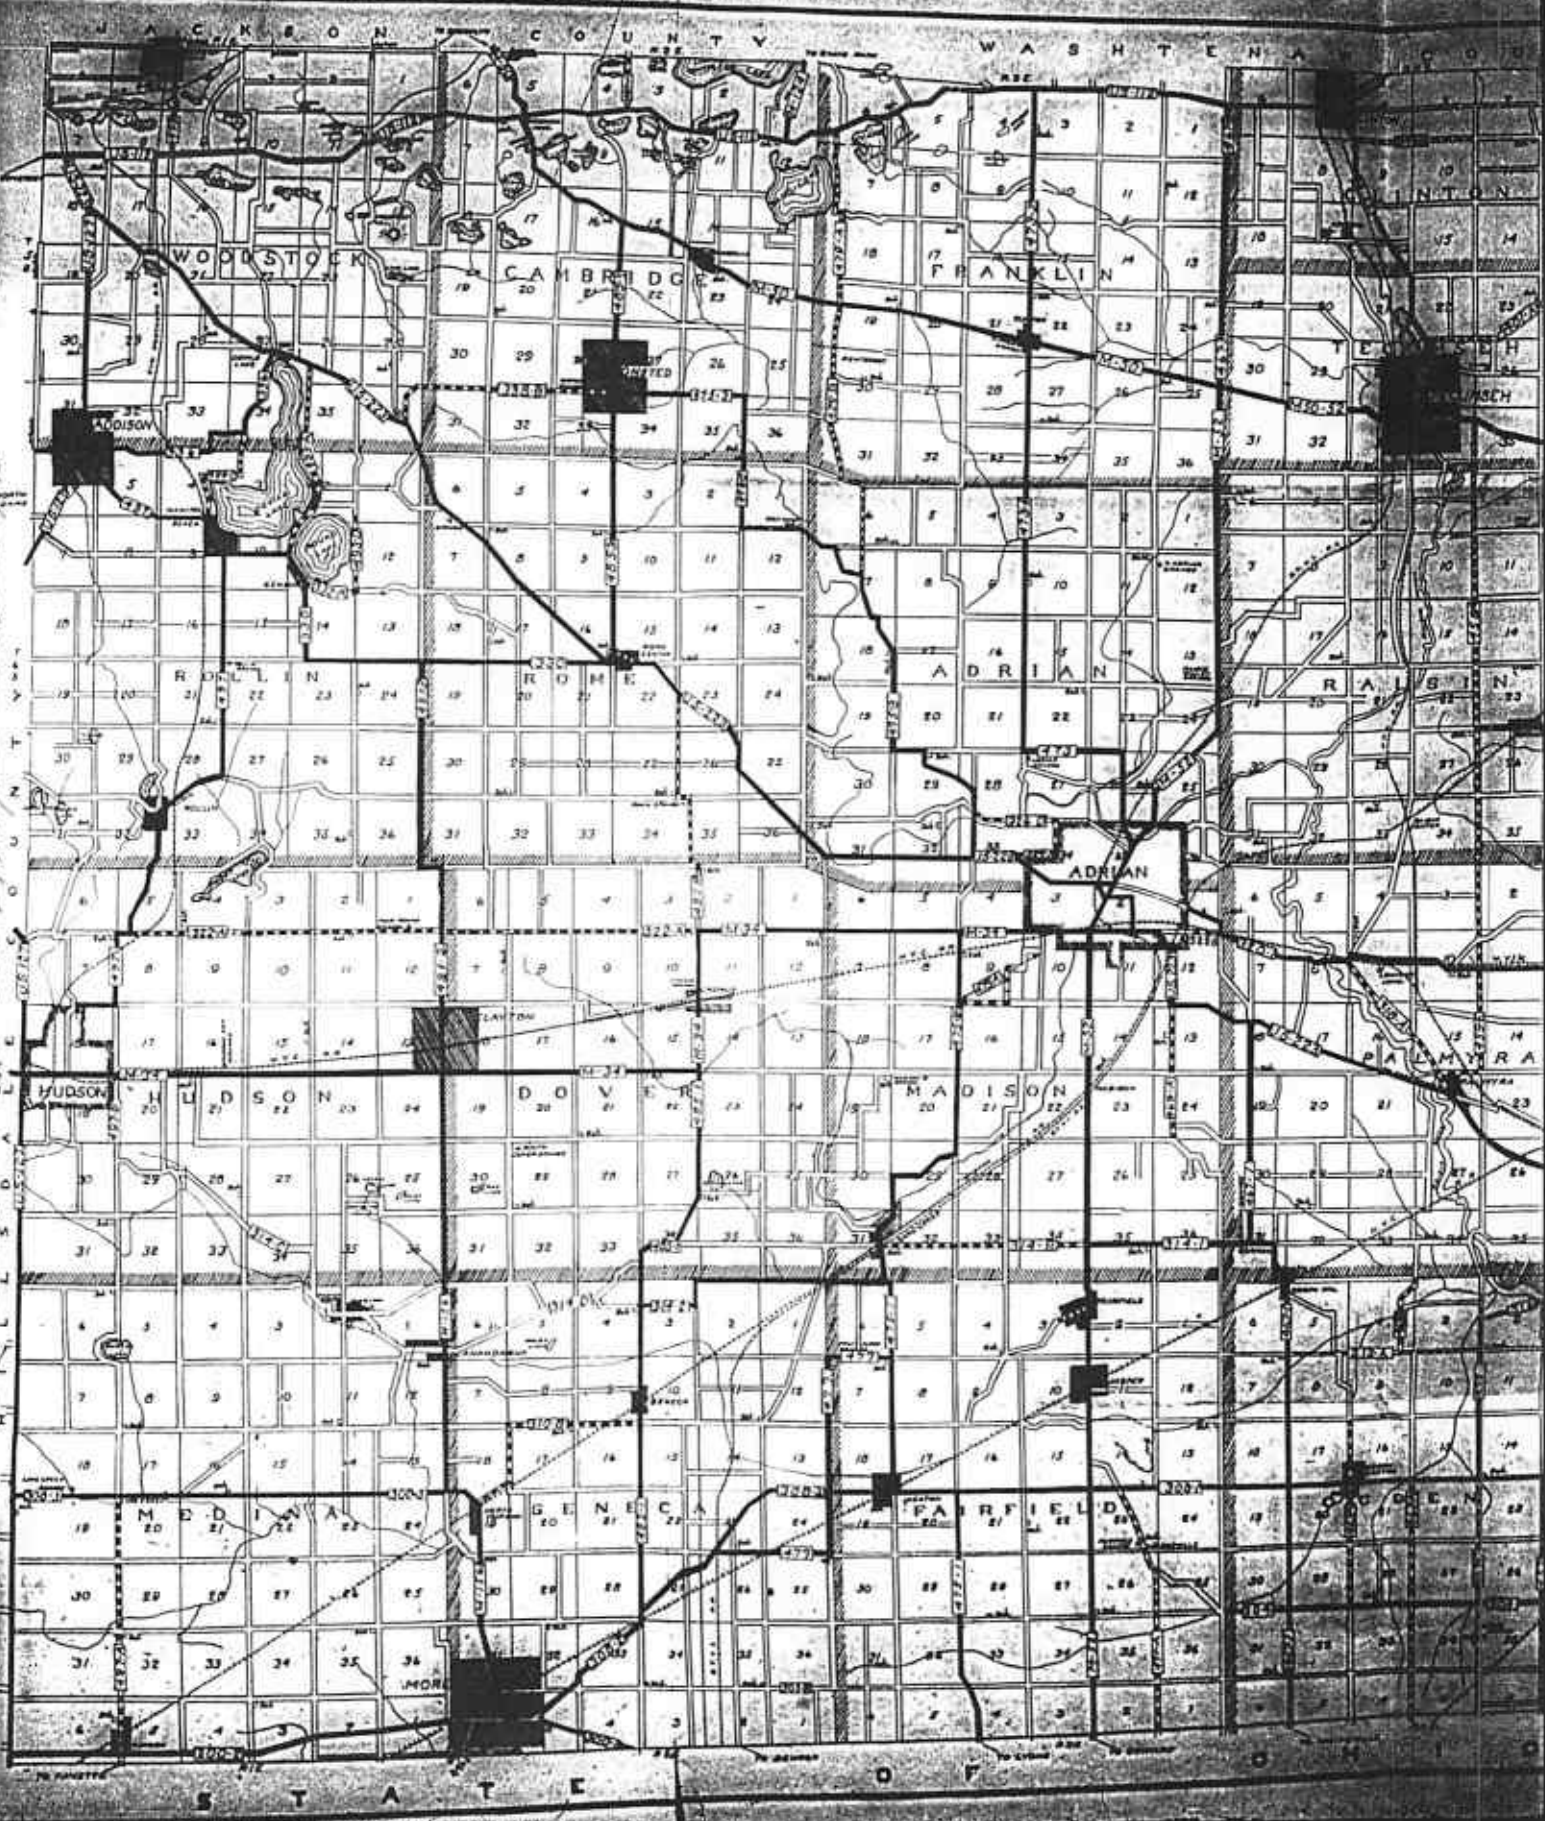

BOARD OF COUNTY ROAD COMMISSIONERS
OFFICE OF THE COUNTY CLERK
COUNTY OFFICE, 1000 E. WASHINGTON
ALBION, MICHIGAN
ROAD MAP OF LENAWEE COUNTY, MICHIGAN

ROAD MAP OF LENAWEE COUNTY, MICHIGAN

FILE NO. 0926729 264 Bills of Sale of Lenawee Co. Mich

JACKSON COUNTY WASHTENAW COUNTY

WOODSTOCK CAMBRIDGE FRANKLIN

ADRIAN RAISIN

HUDSON DOVER MADISON

GENESEE FAIRFIELD

STATE OF MICHIGAN

ROAD MAP OF LENAWEE COUNTY, MICHIGAN